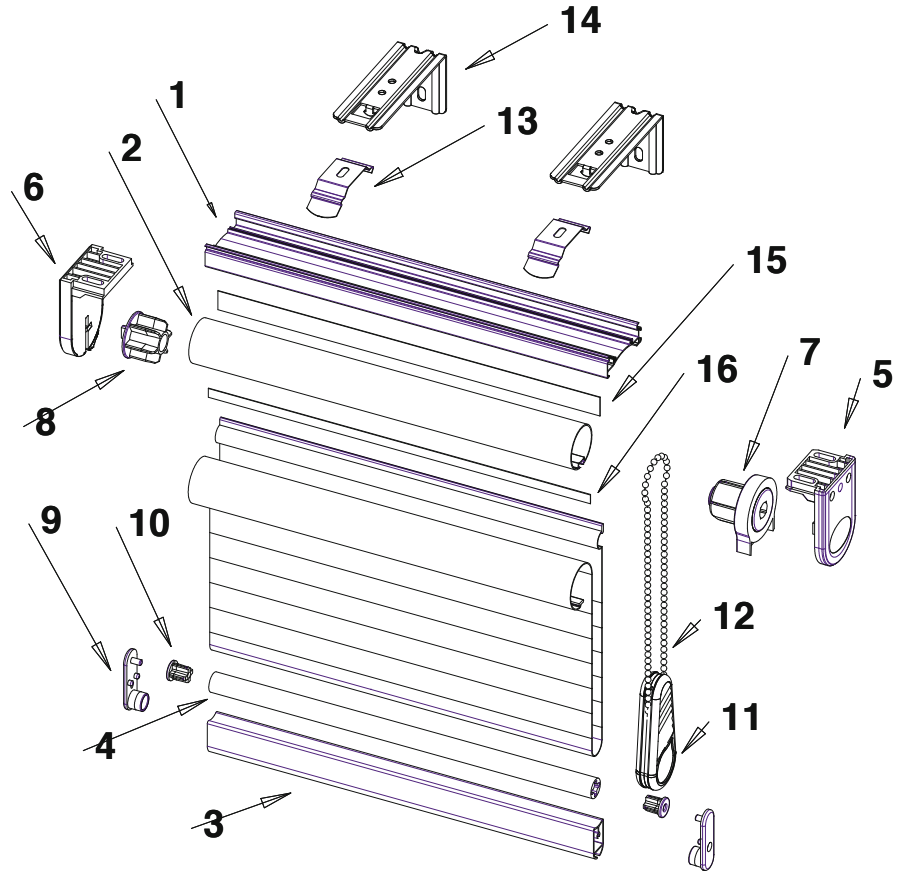

ROLLER BLIND BOTTOM RAIL Covering Models

ZEBRA 1000 System

15

2084

1

Zebra açık kasa profili
Aluminium head rail

72 m / pack

2004