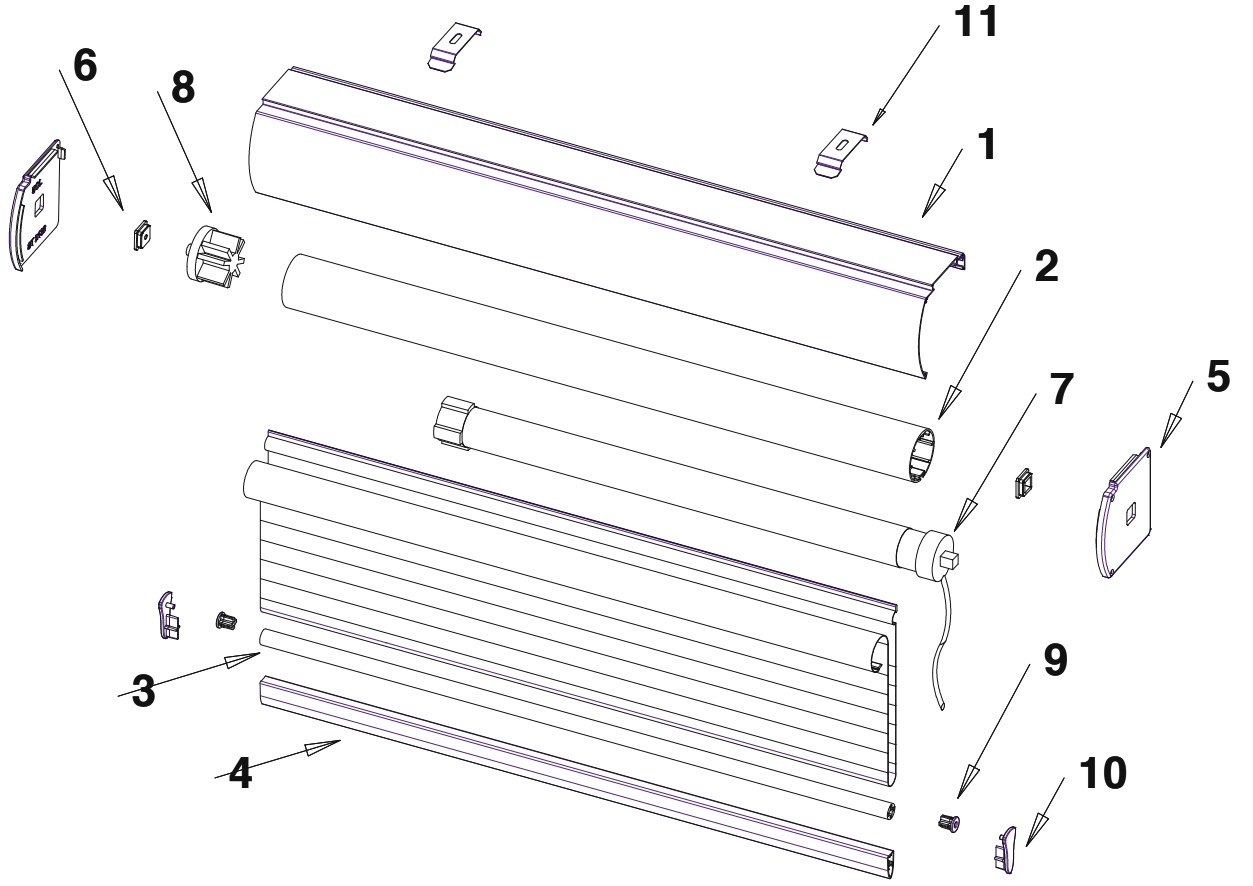

ZEBRA 3000 System

2132

1

Zebra kapalı kasa profili
Aluminium casette Rail

24 m / pack