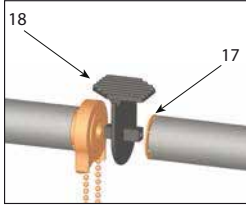

1000 Pcs / pack

ST0011

11

Yaylı kasa portrayı
Ceiling Bracket

1000 Pcs / pack

ZEBRA 5000 System

2338

1