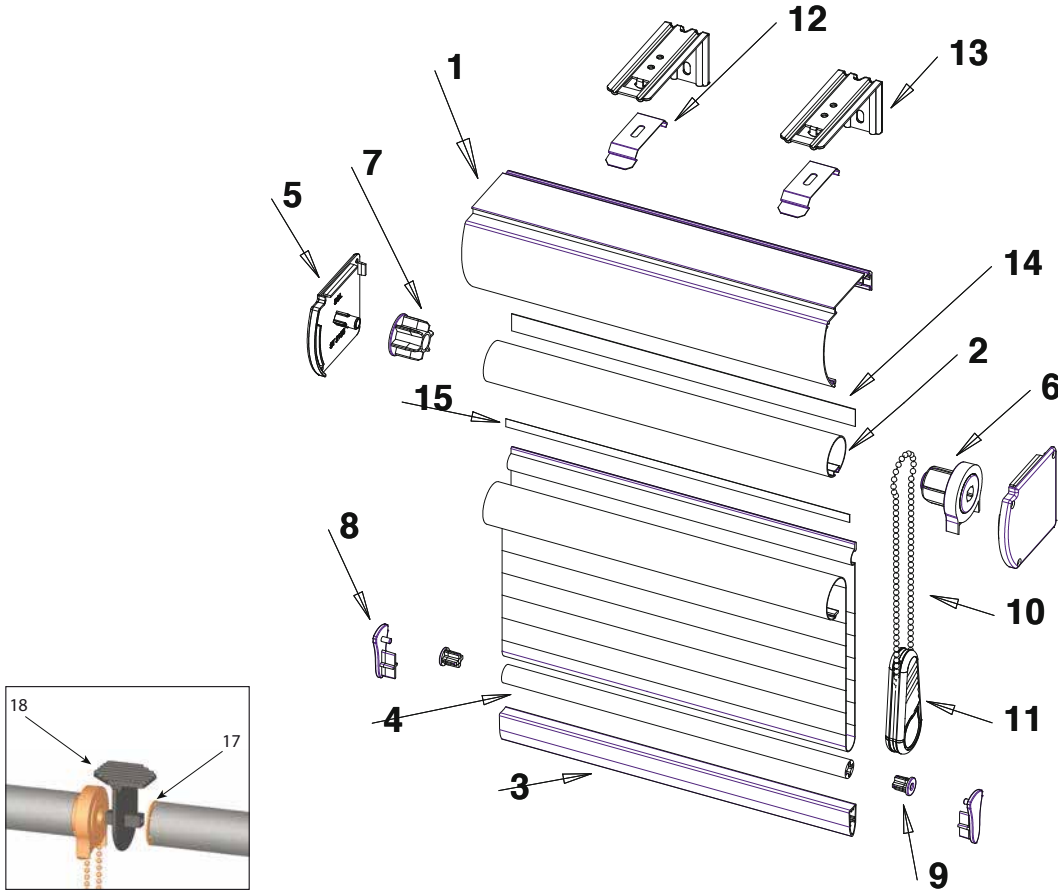

38 mm boş tıpa
38 mm end plug

500 Pcs / pack

ST0091

18

Gezer orta ayak
Joint Leg

500 Pcs / pack

ZEBRA 2000 System

2133