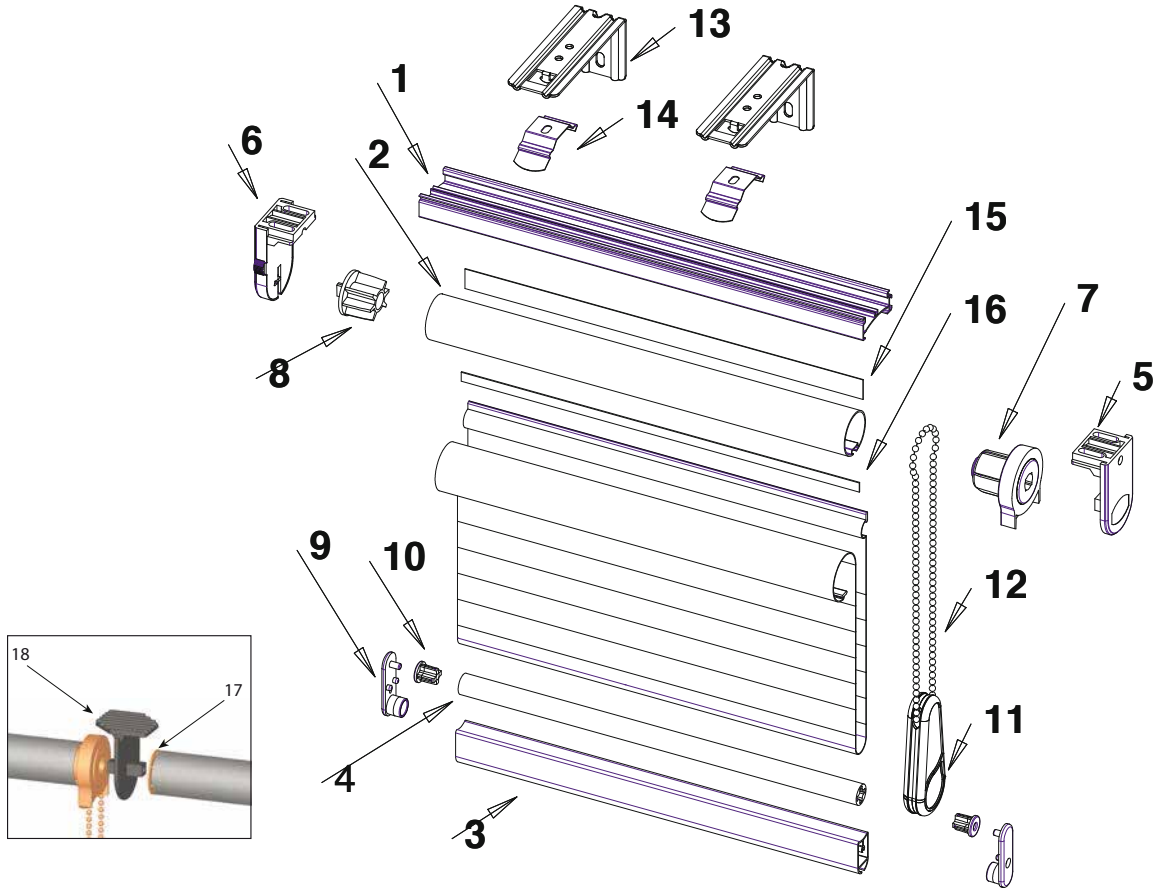

1000 Pcs / pack

ST0011

11

Yaylı kasa portrayı
Ceiling Bracket

1000 Pcs / pack

ZEBRA 5000 System

2338

1