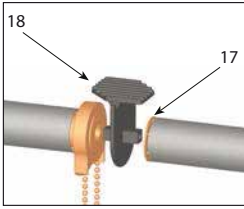

ZEBRA 1000 System

15