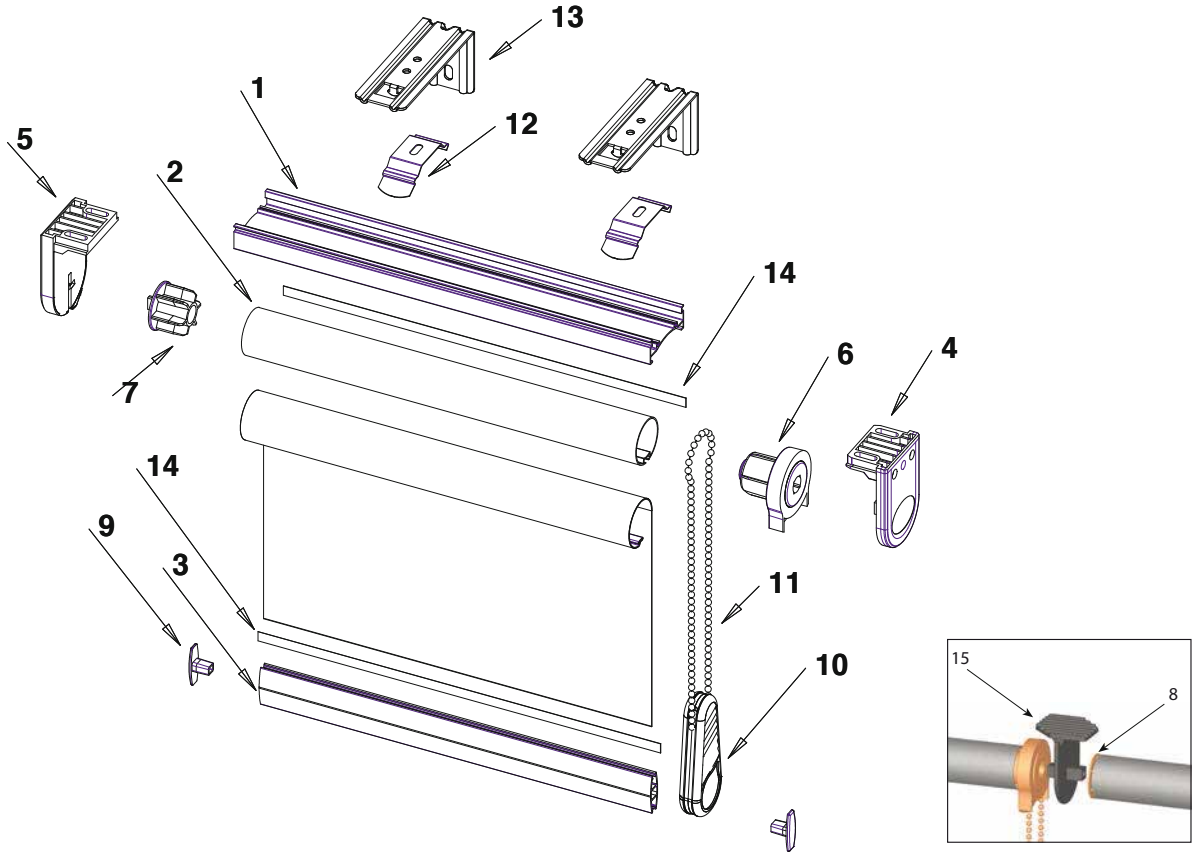

ROLLER 1000 System

2052

1

Stor üst profil 47,5 mm
Aluminium head rail 47,5 mm

96 m / pack