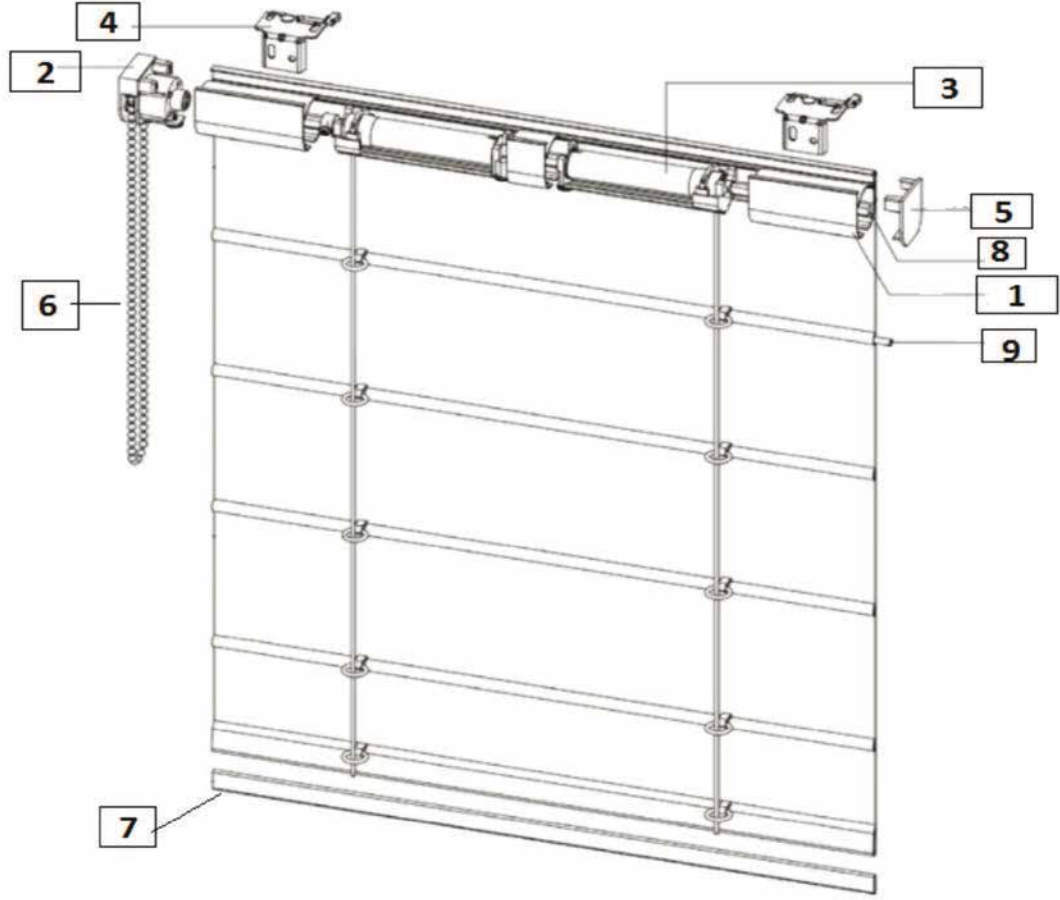

100 pcs / pack

HP04.RLT

Rulet
Glider

5000 pcs / pack

HP04.ES.K

Kanca
Hook

5000 pcs / pack

ROMANBlind System