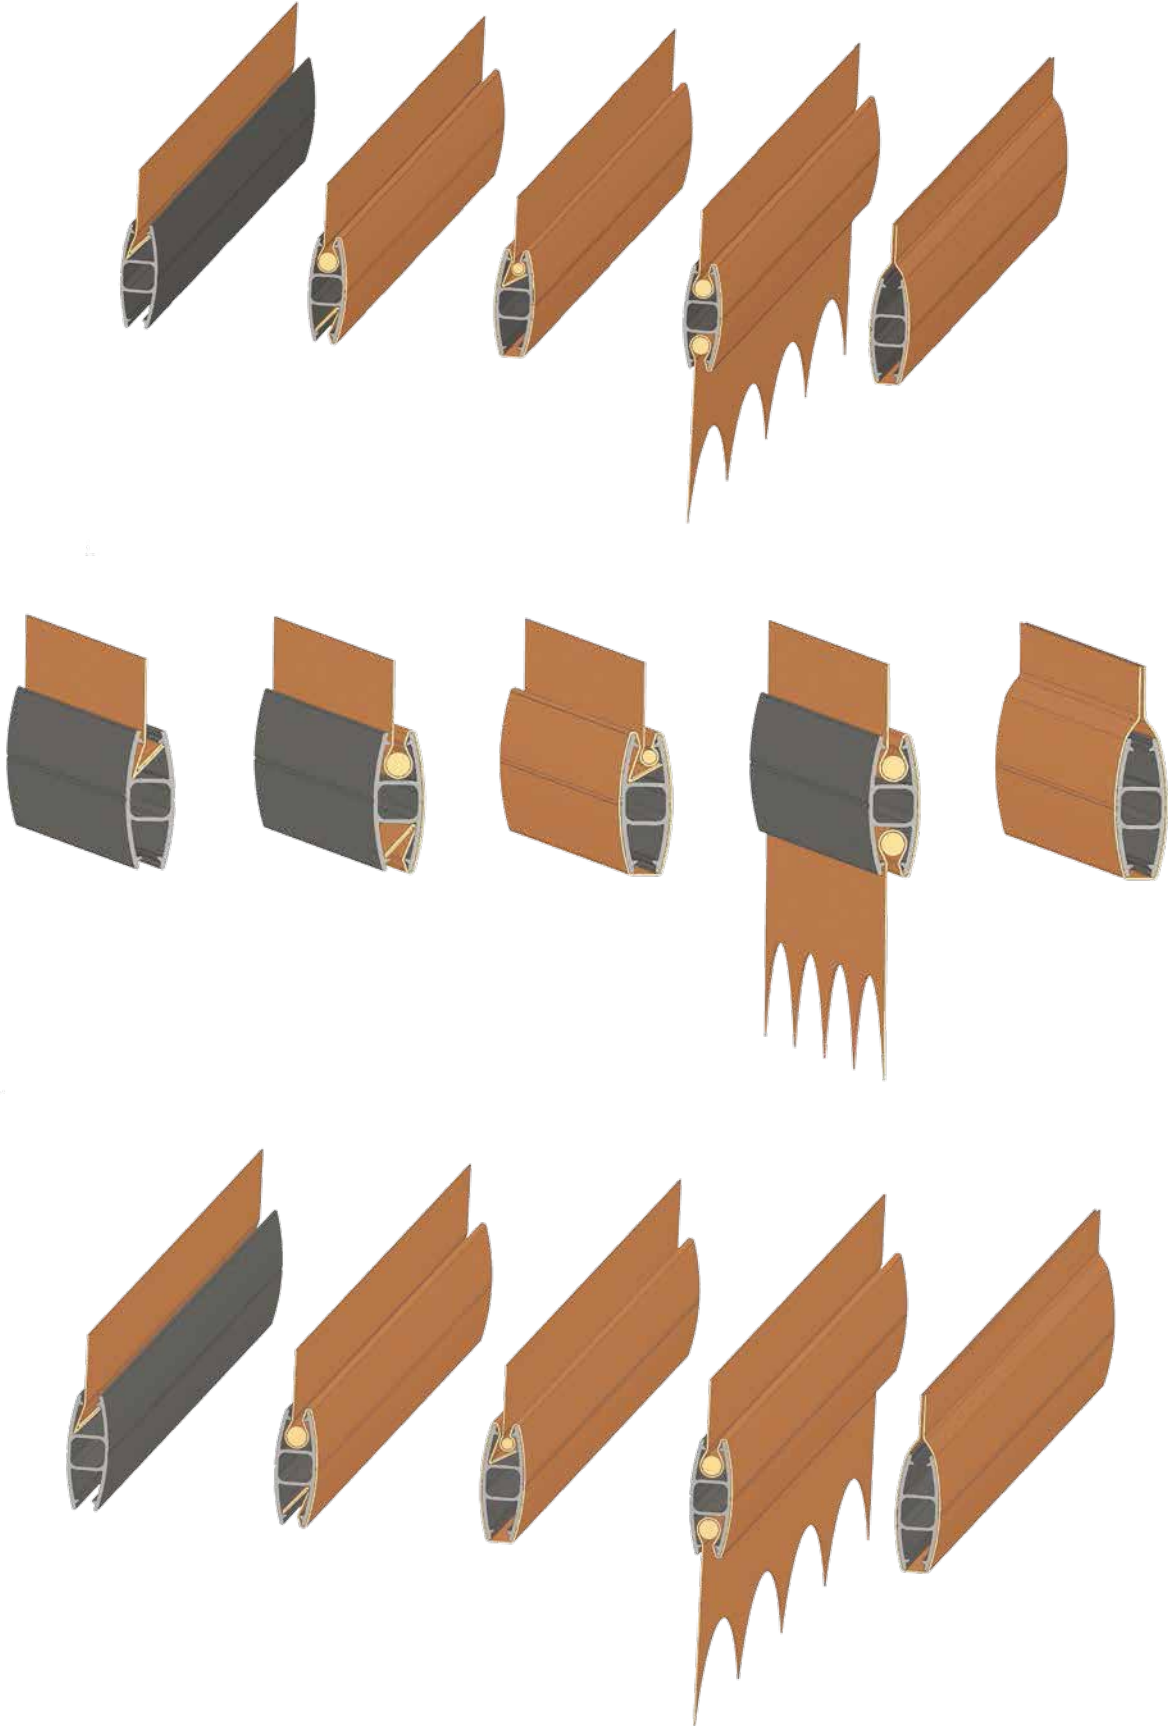

ROLLER BLIND BOTTOM RAIL Covering Models

ZEBRA 1000 System

15

2084

1

Zebra açık kasa profili
Aluminium head rail

72 m / pack

2004