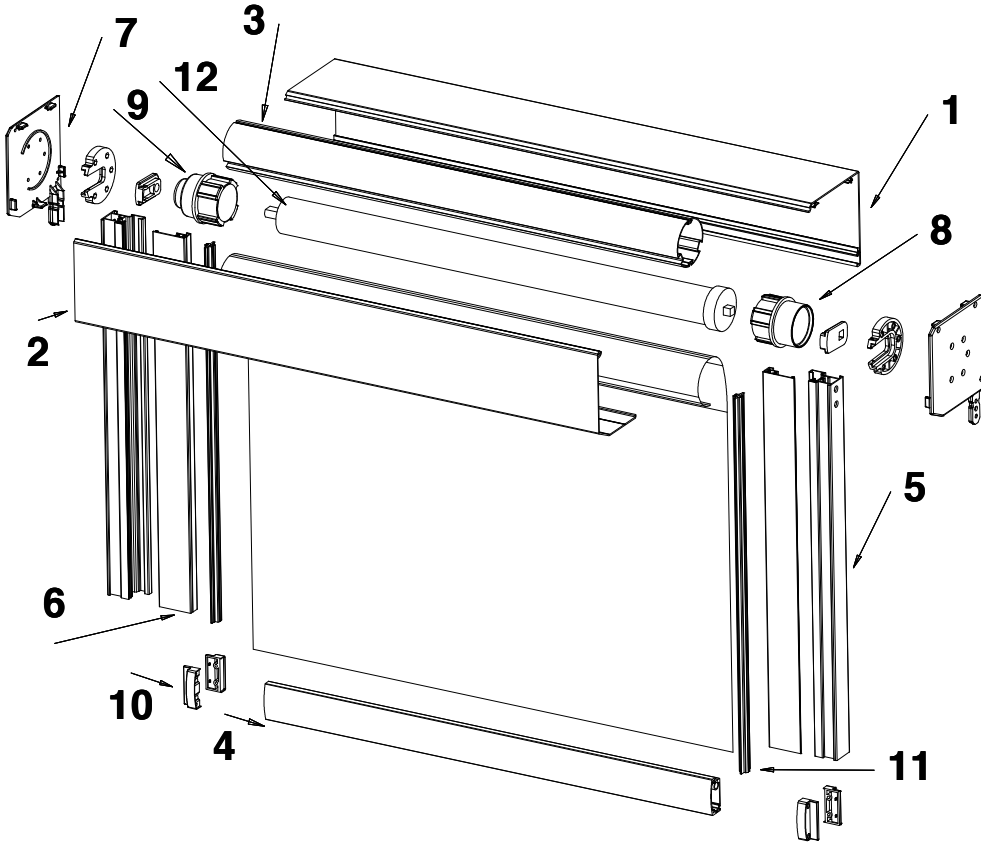

ZIP PERDE / Zip Screen

2499

1

Kaset arka kapak
Cassette back cover

24 m / pack

2498

2

Kaset ön kapak
Cassette front cover