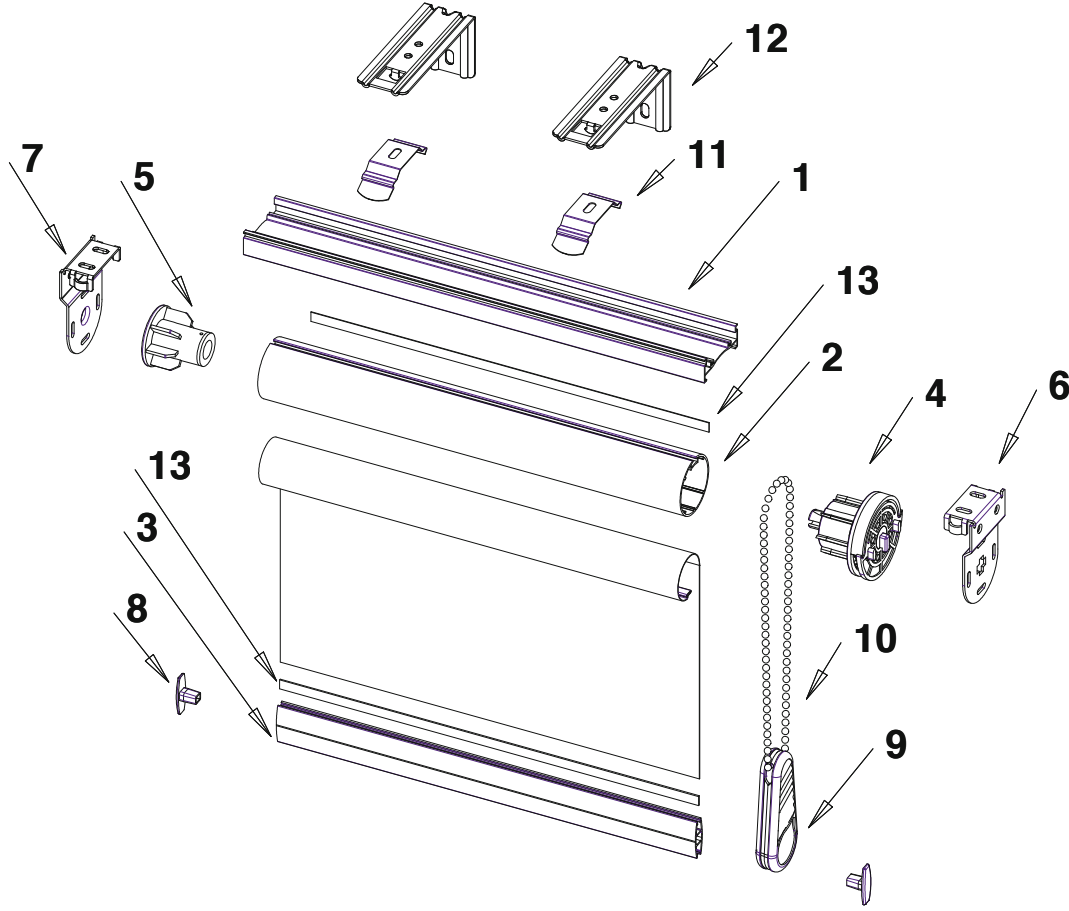

ROLLER 3000 System

2052

1

Stor üst profil
Aluminium head rail

72 m / pack